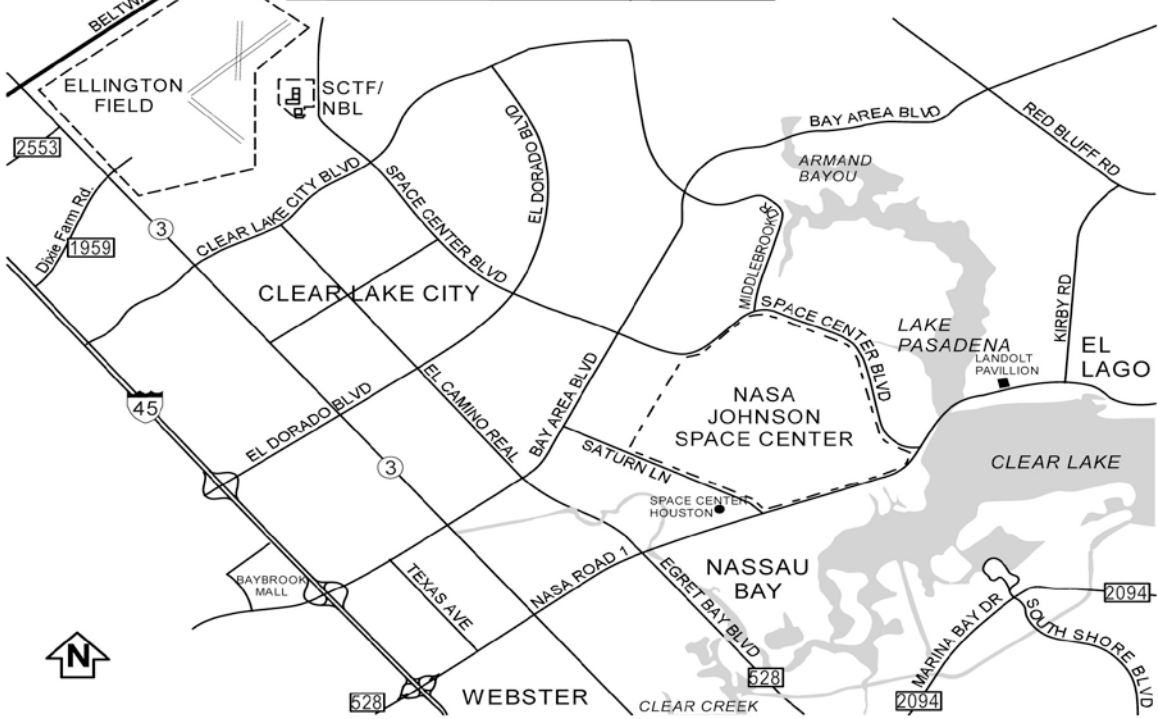

The Neutral Buoyancy Lab (NBL) is located in the Sonny Carter Training Facility (SCTF)

**TO NASA PARKING ON BRANTLY AVE ACROSS FROM HANGAR 990**

Starting from HIGHWAY 3 and CHALLENGER PARKWAY:

1. Head Northeast on CHALLENGER PARKWAY toward AEROSPACE BLVD.
2. Turn Left at AEROSPACE BLVD. Continue onto BOONE (north of Boone/Popa is the National Guard gate DO NOT ENTER HERE).
3. Turn Right at PERRIE. PERRIE turns Left and becomes NELSON.
4. Turn Right at SCHOLL.
5. Turn Left at BRANTLY AVE. NASA parking is on the Left.