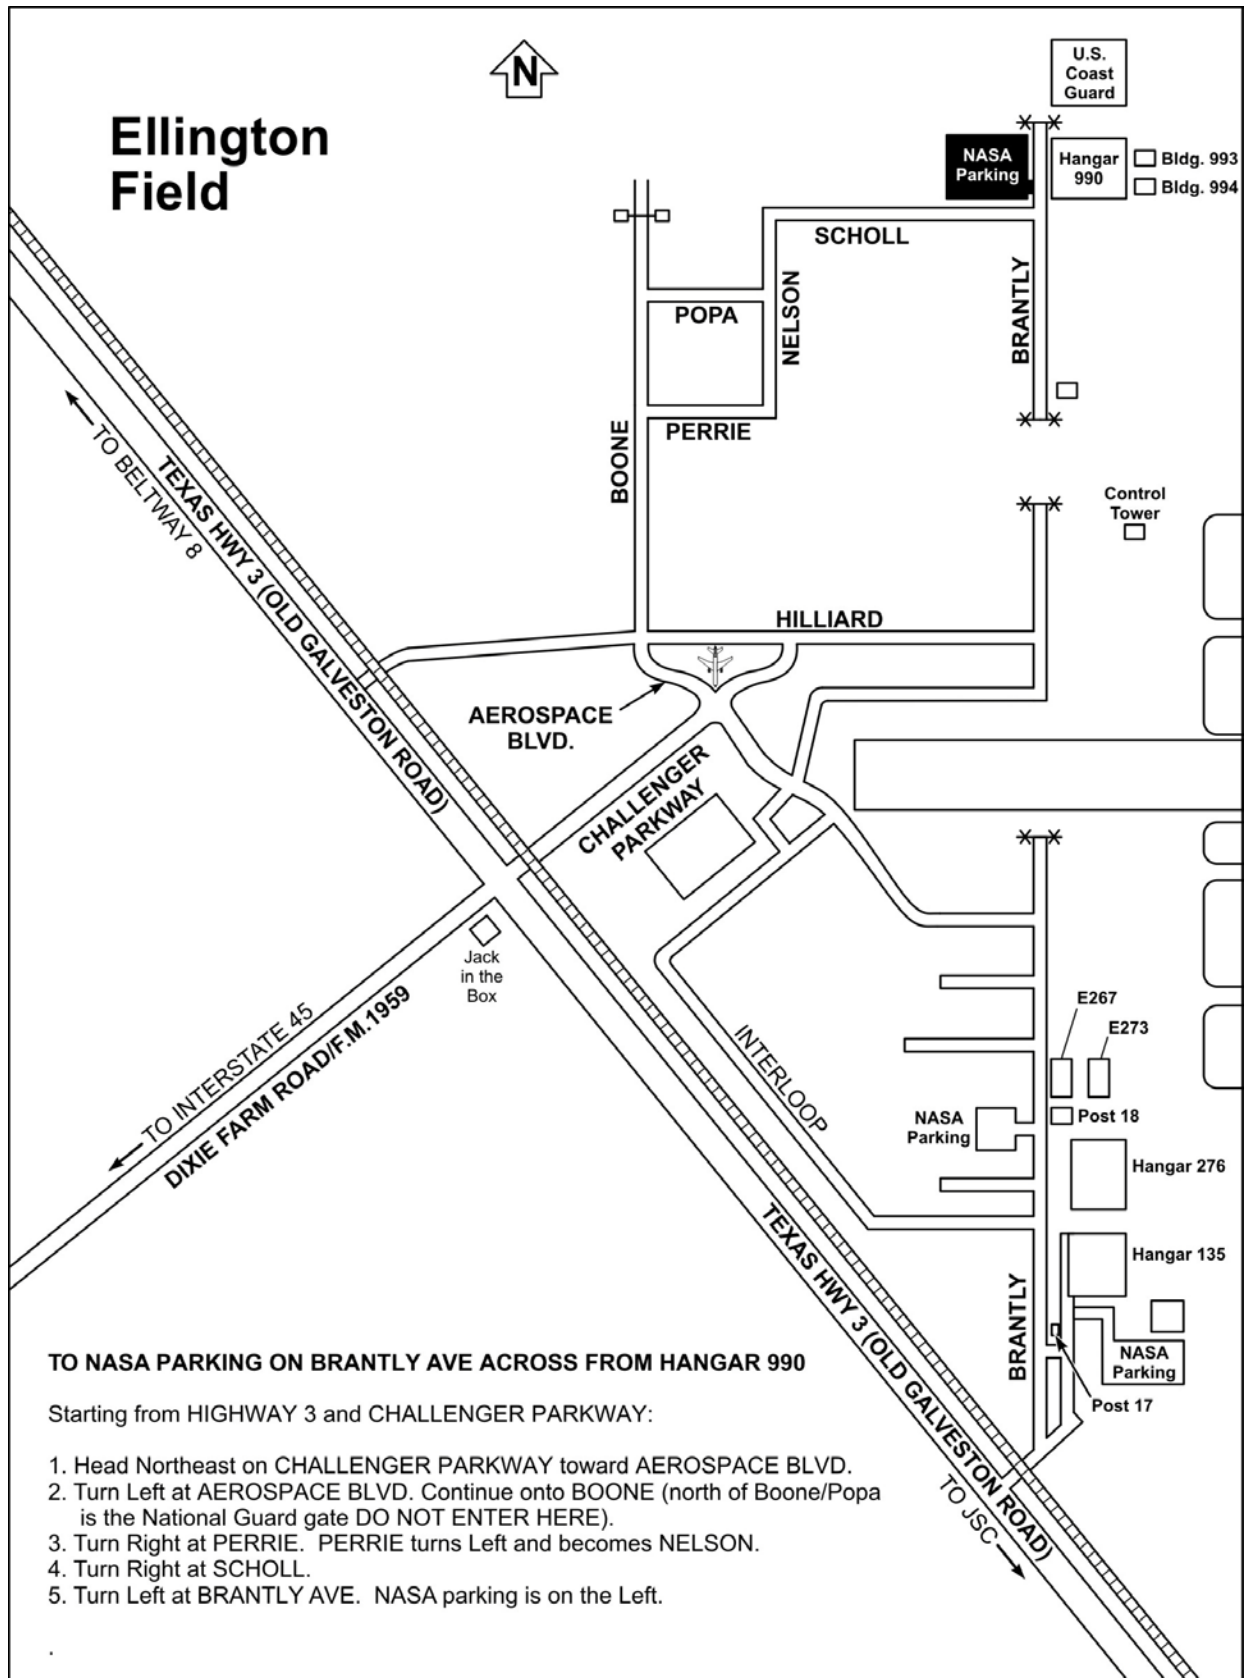

The Neutral Buoyancy Lab (NBL) is located in the Sonny Carter Training Facility (SCTF)

**TO NASA PARKING ON BRANTLY AVE ACROSS FROM HANGAR 990**

Starting from HIGHWAY 3 and CHALLENGER PARKWAY:

1. Head Northeast on CHALLENGER PARKWAY toward AEROSPACE BLVD.
2. Turn Left at AEROSPACE BLVD. Continue onto BOONE (north of Boone/Popa is the National Guard gate DO NOT ENTER HERE).
3. Turn Right at PERRIE. PERRIE turns Left and becomes NELSON.
4. Turn Right at SCHOLL.
5. Turn Left at BRANTLY AVE. NASA parking is on the Left.